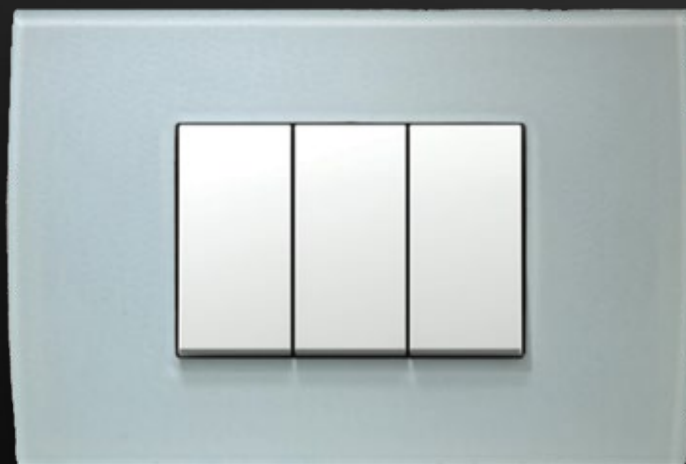

SB črna-mat
soft touch black

MODUL

SOFT

MODUL

PURE

Popolnost ambienta se skriva v podrobnostih. Dovolite naravi, da z dekorativnimi okvirji iz lesa, stekla in kovine obogati vaš prostor.

The details represent the completeness of the entire ambience. Let the nature enrich your space with decorative cover plates made of wood, glass and metal.