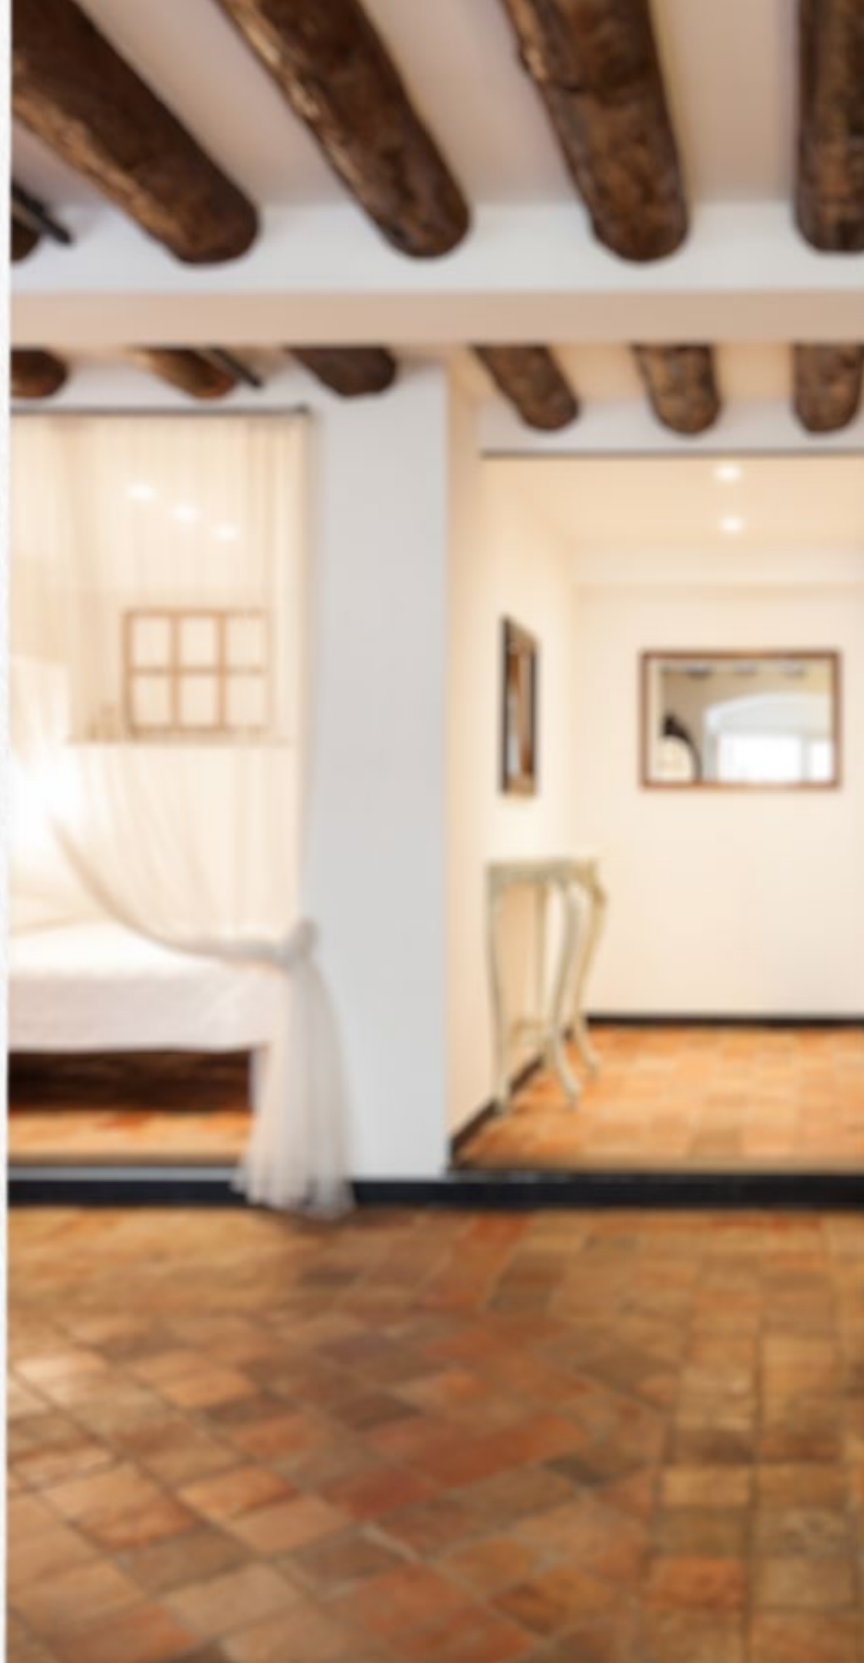

LES - raznolik, a hkrati edinstven.
Odstrite pot toplini narave.

*WOOD - versatile, yet unique.
Give way to nature's warmth.*